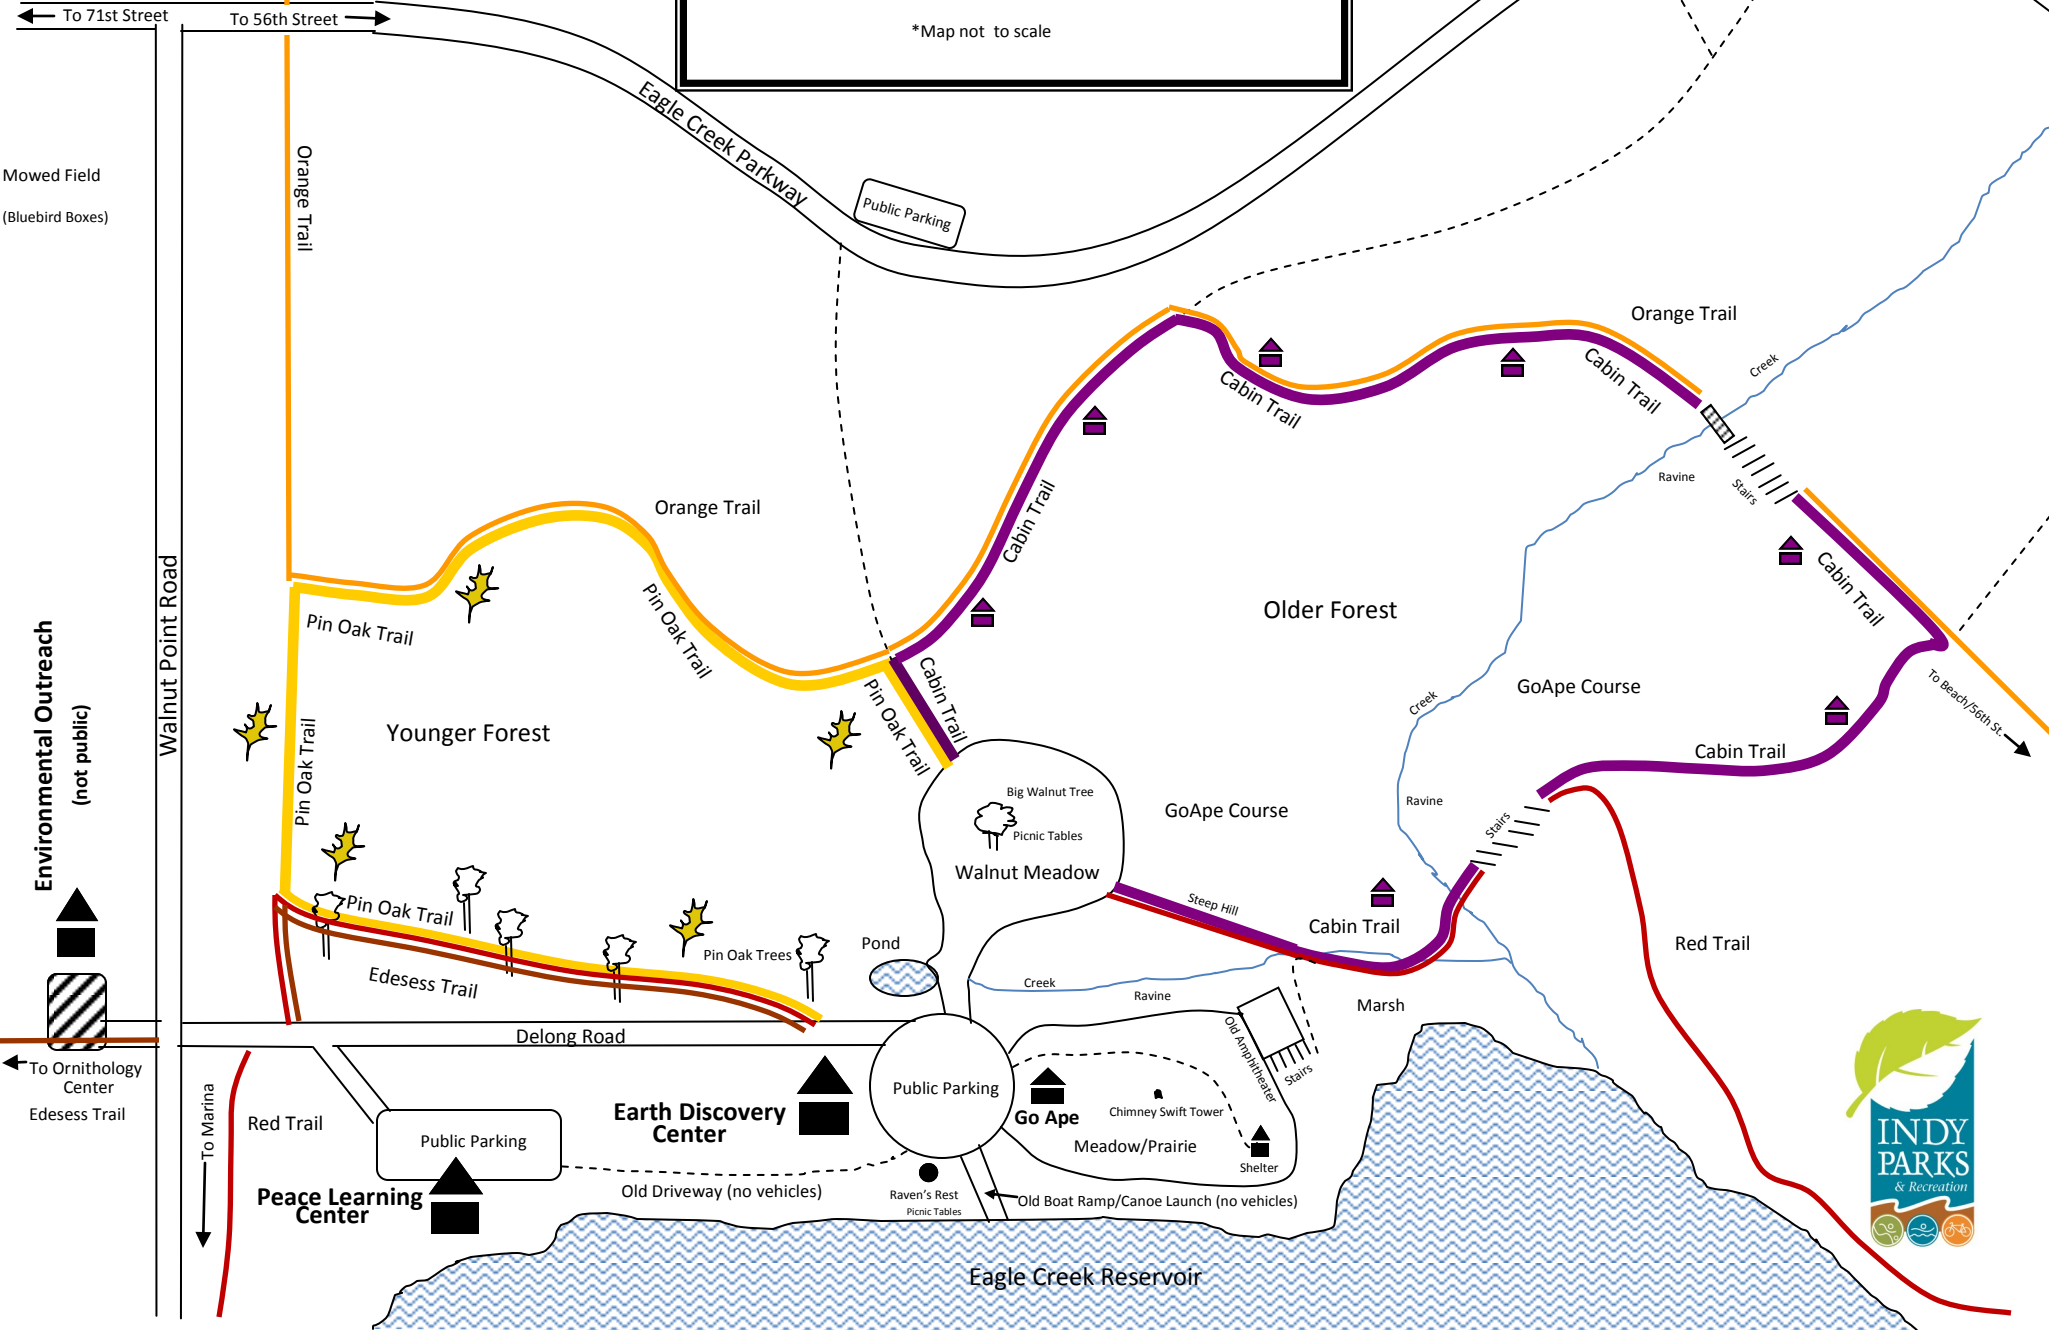

Picnic Area 5
(playground)

Earth Discovery Center Local Trails*
 5901 Delong Rd, Indpls, IN 46254 317-327-7148

 Pin Oak Trail Loop —approx. 0.5 miles
 Cabin Trail Loop —approx. 1 mile

*Map not to scale

Mowed Field
(Bluebird Boxes)

Environmental Outreach
(not public)

To Ornithology Center
Edesess Trail

To Marina

Peace Learning Center

Public Parking

Earth Discovery Center

Public Parking

Go Ape

Chimney Swift Tower
Meadow/Prairie

Raven's Rest
Picnic Tables

Old Boat Ramp/Canoe Launch (no vehicles)

Eagle Creek Reservoir