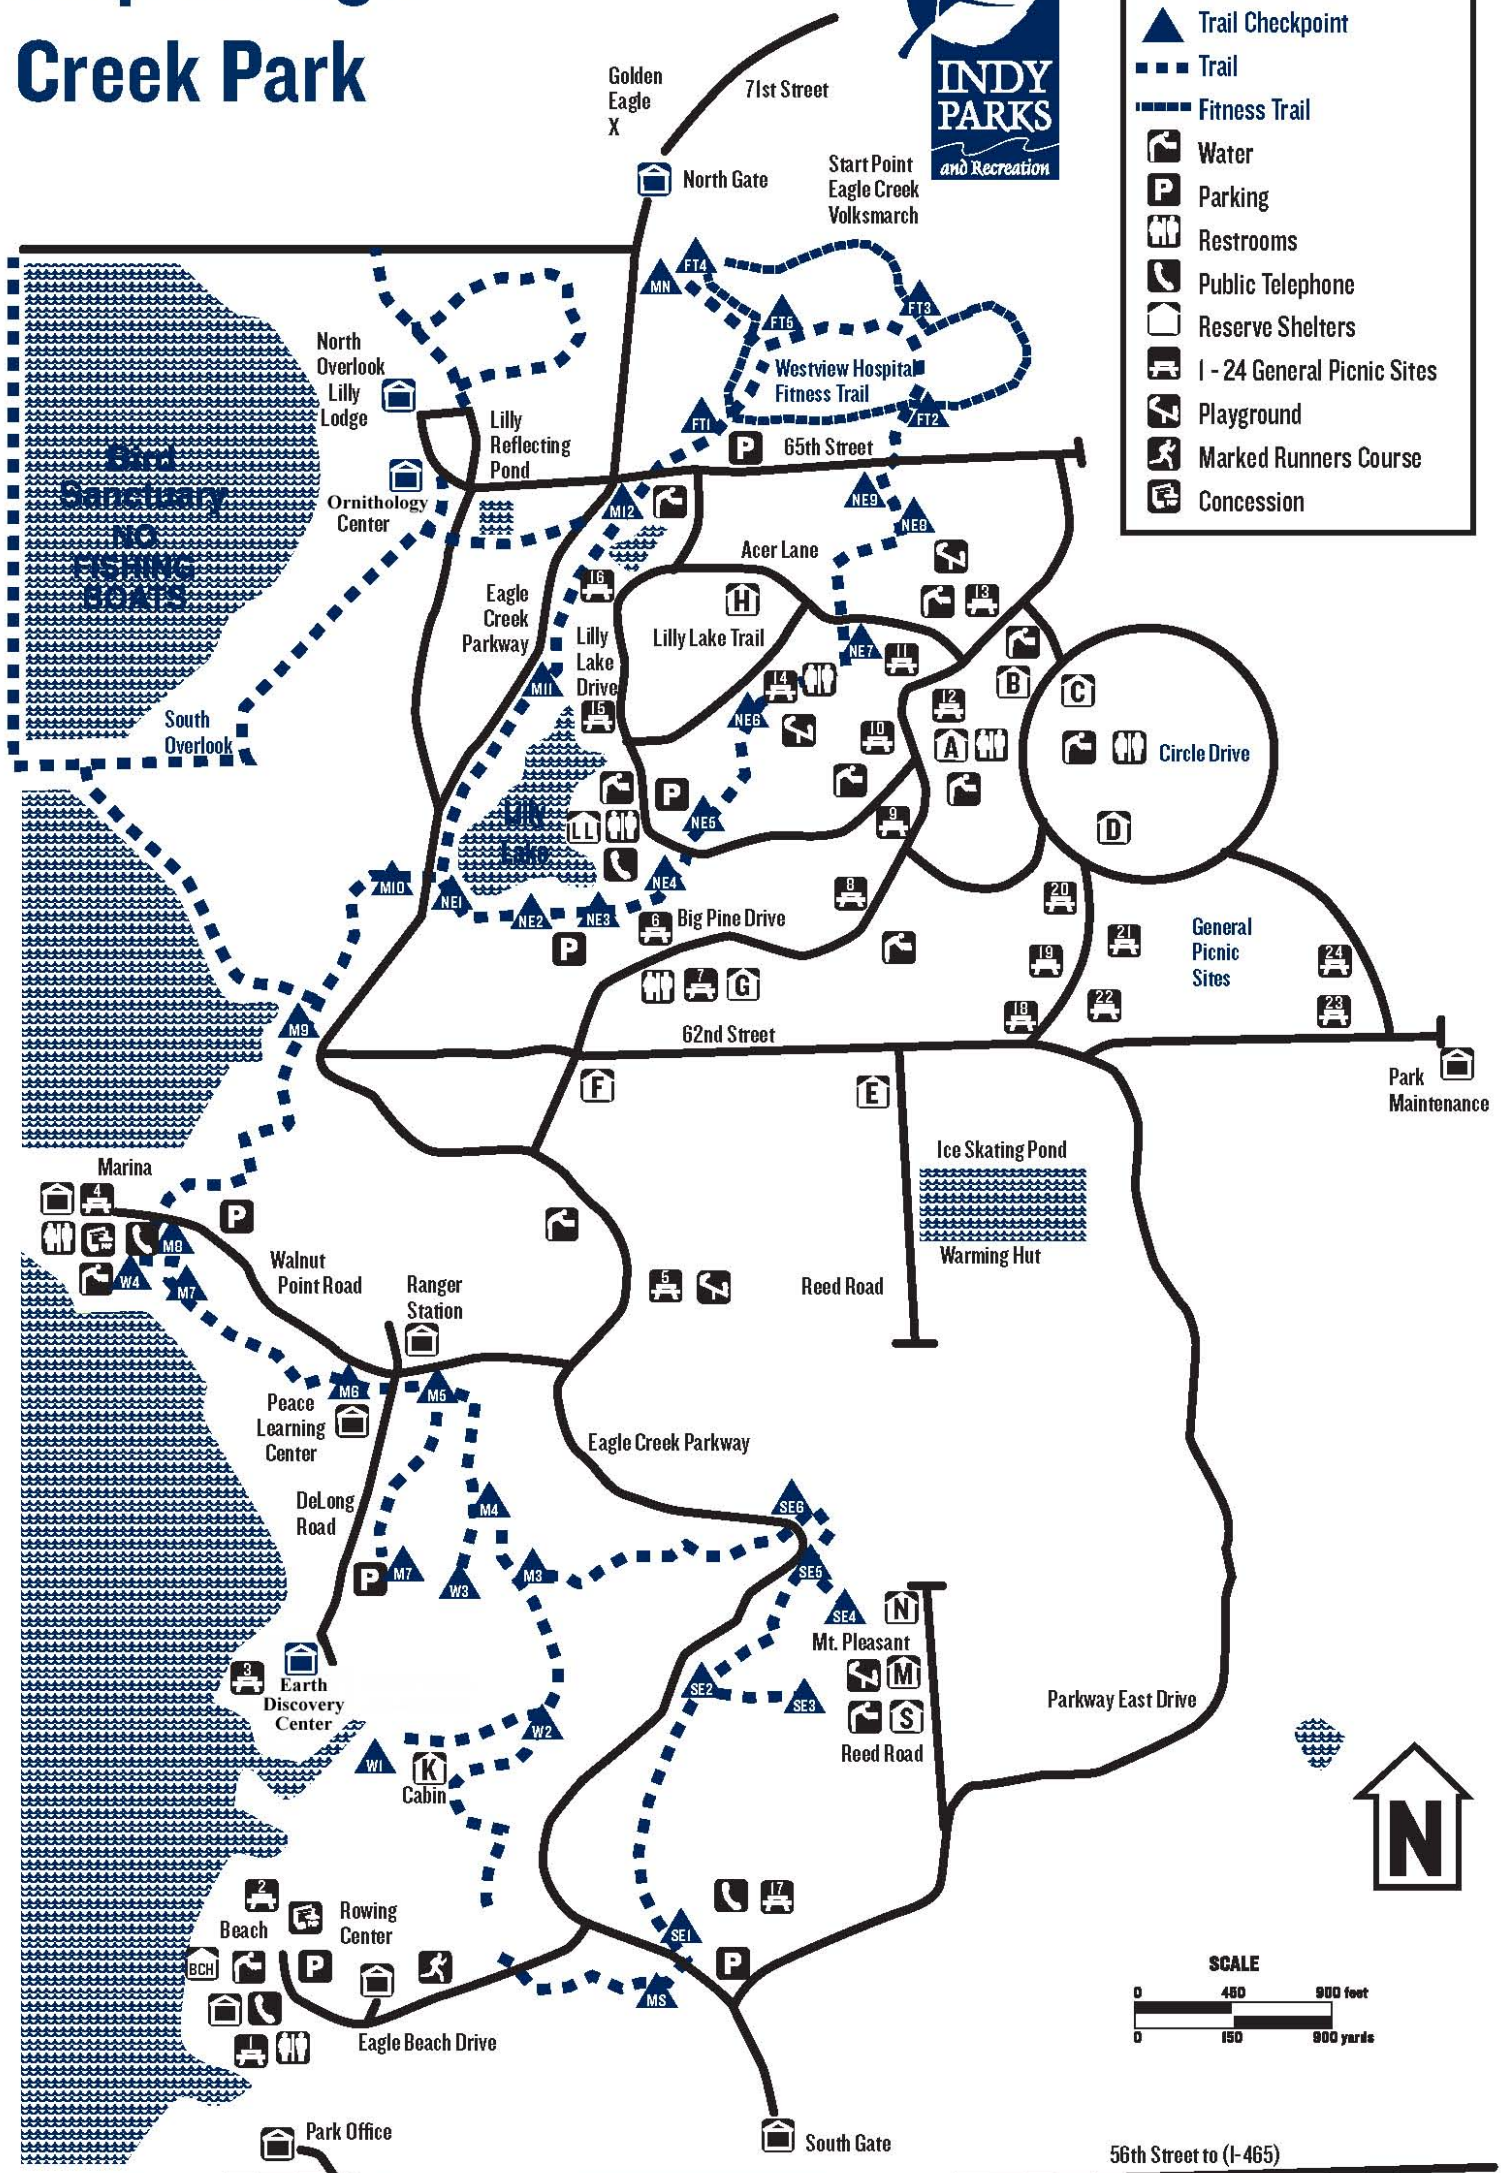

Map of Eagle Creek Park

KEY

- Trail Checkpoint
- Trail
- Fitness Trail
- Water
- Parking
- Restrooms
- Public Telephone
- Reserve Shelters
- 1 - 24 General Picnic Sites
- Playground
- Marked Runners Course
- Concession

Dandy Trail
42nd Street Boat Ramp
1.5 miles

56th Street to (I-465)